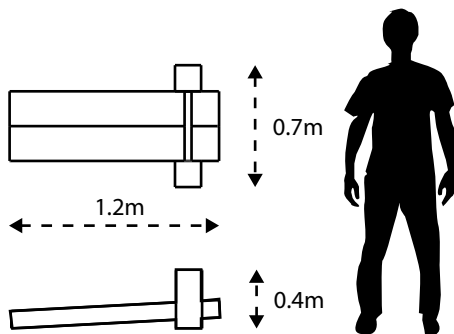

Outdoor Sit-Up Bench

Product code FE.03

£625

Dimensions LxWxH (m)

1.2 x 0.7 x 0.4

CFH - 0.4

Safety Surface Area - 8 sqm

The Outdoor Sit Up Bench keeps you clean, dry and off the ground whilst you exercise outdoors.

The slight incline is set to increase the difficulty and to allow water to drain away quickly. Multiples of the items can be set at different angles for different levels of difficulty. Great as part of an outdoor gym and a fantastic part of your outdoor fitness routine.