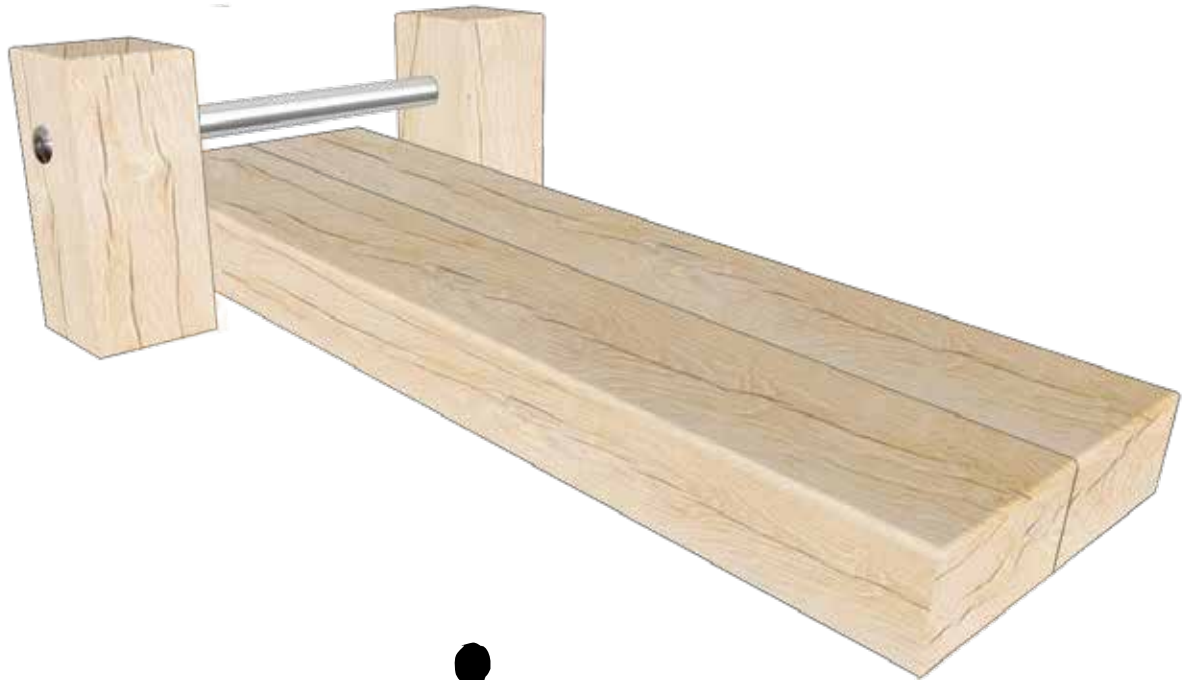

Outdoor Sit-Up Bench

Product code FE.03

£625

Dimensions LxWxH (m)

1.2 x 0.7 x 0.4

CFH - 0.4

Safety Surface Area - 8 sqm

The Outdoor Sit Up Bench keeps you clean, dry and off the ground whilst you exercise outdoors.

The slight incline is set to increase the difficulty and to allow water to drain away quickly. Multiples of the items can be set at different angles for different levels of difficulty. Great as part of an outdoor gym and a fantastic part of your outdoor fitness routine.